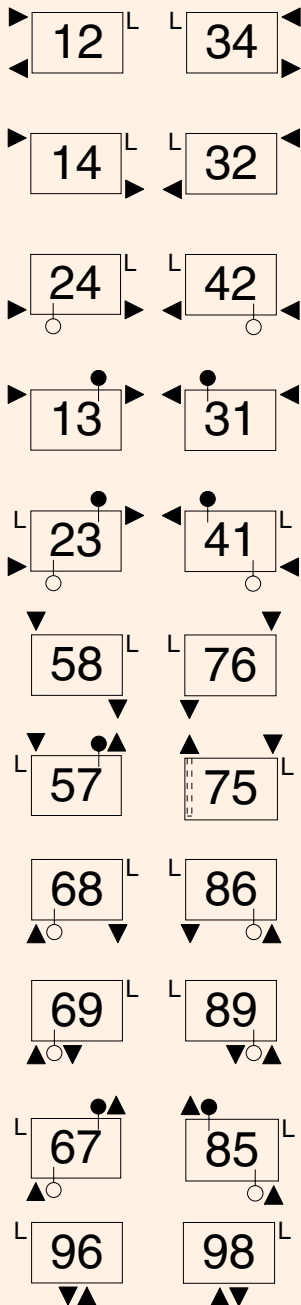

The classic solution for first-class heat distribution.

Connection options

2-tube connections without built-in valve