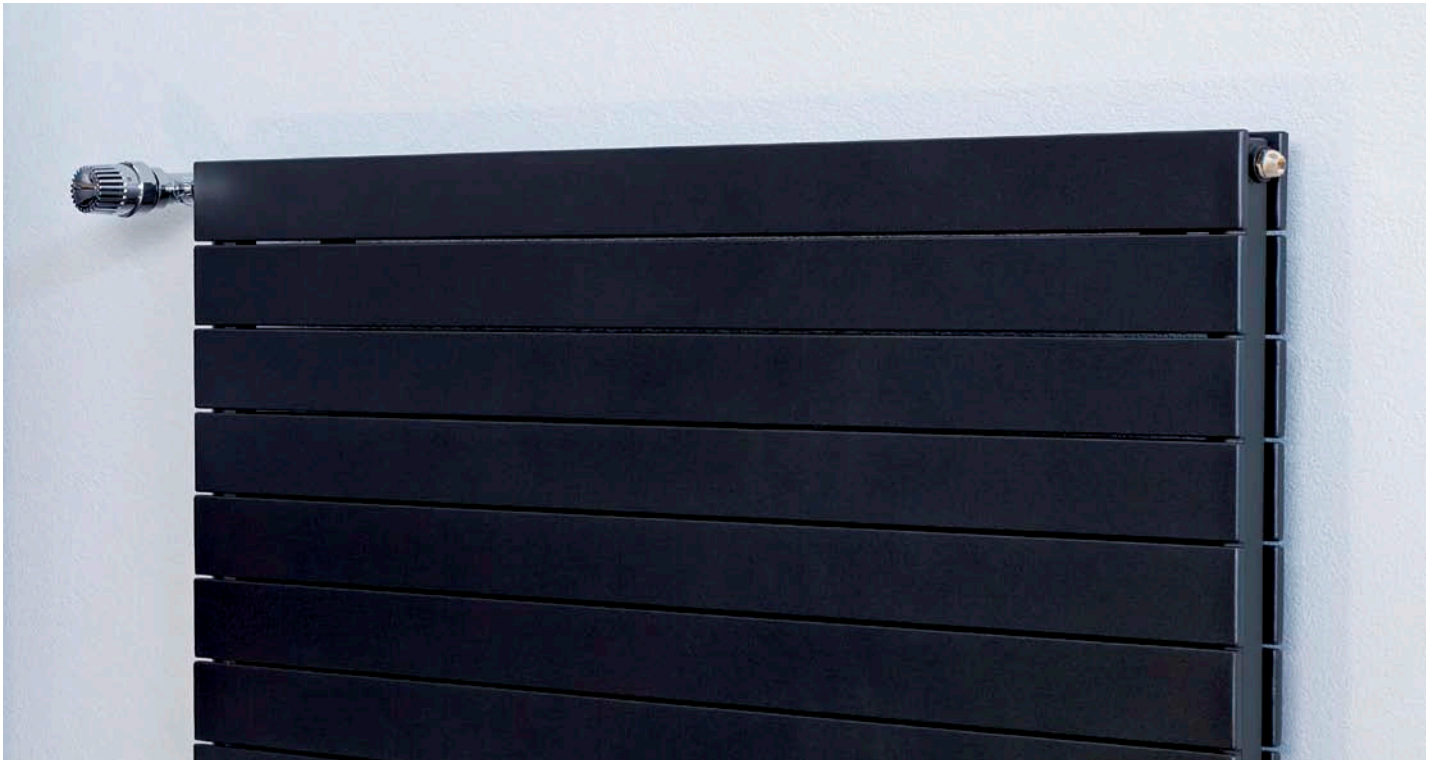

Arbonia has made it its business to help give rooms a comfortable atmosphere. At all times of the year. With first-class design and advanced technology for exacting objectives and convincing living solutions. This is what the Arbonia brand has stood for for many decades.

Today Arbonia products are produced at three sites – in Switzerland, in Germany and in the Czech Republic. With state-of-the-art production methods and qualified, motivated personnel. Quality for quality of life and precision for top performance.

At Arbonia design has a definite priority as well. Comfort for the eye too. With an aesthetic that raises heat distribution to eye-turning proportions, becoming an element of design. Numerous awards and prizes for design give proof to elevated design expertise and innovative strength.

Whatever you are planning, Arbonia can accommodate you by far. With a wide, virtually exhaustive palette of products. And state-of-the-art production and logistics make for the highest possible flexibility in colouring and design.

High-quality solutions for a comfortable atmospheric environment – precisely according to your plans. And with the comforting feeling that everything in respect of service, quality and terms of delivery is also proceeding according to plan.