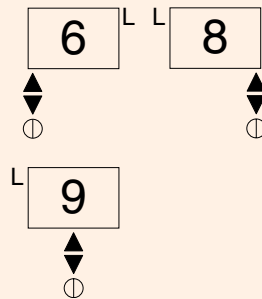

Arbonia Decotherm Plus. Model TV

TVN10 / TVV10
1-layer,
without fin

TVN11 / TVV11
1-layer,
1-layer with fin

TVN21 / TVV21
2-layer,
1-layer with fin

TVN90 / TVV90
2-layer, narrow,
without fin

Depth:	53 mm	60 mm	101 mm	61 mm
Heights:	600 - 2400 mm	600 - 2400 mm	600 - 2400 mm	600 - 2400 mm
Lengths:	160 - 1600 mm	160 - 1600 mm	160 - 1600 mm	160 - 1600 mm
Length gradation:	80 mm	80 mm	80 mm	80 mm
Operating pressure:	4 bar	4 bar	4 bar	4 bar

The classic solution for first-class heat distribution.

Connection options

2-tube connections without built-in valve

1-tube connections without built-in valve for lance valve

1-tube connections without built-in valve for TKM valve

Connection options with built-in valve

- L: recommended position for air vent connection;
- standard partition plate
- ⊙ partition plate with bore Ø 12 mm
- ⊙ lance valve
- ⊕ weld-in TKM connection

Aesthetics and technology for customised thermal solutions.