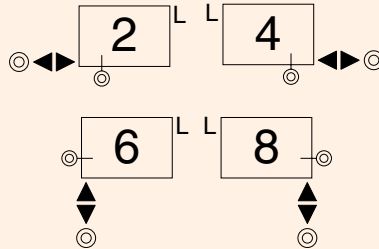

THN11 / THV11
1-layer,
1-layer with fin

THN21 / THV21
2-layer,
1-layer with fin

THN22 / THV22
2-layer,
2-layer with fin

Depth:	53 mm	60 mm	101 mm	101 mm
Heights:	160 - 1600 mm	160 - 960 mm	160 - 960 mm	160 - 960 mm
Lengths:	500 - 6000 mm	500 - 6000 mm	500 - 6000 mm	500 - 6000 mm
Length gradation:	100 mm (200 mm from length 2000)	100 mm (200 mm from length 2000)	100 mm (200 mm from length 2000)	100 mm (200 mm from length 2000)
Operating pressure:	4 bar	4 bar	4 bar	4 bar

Connection options

2-tube connections without built-in valve

1-tube connections without built-in valve for lance valve

1-tube connections without built-in valve for TKM valve

Connection options with built-in valve