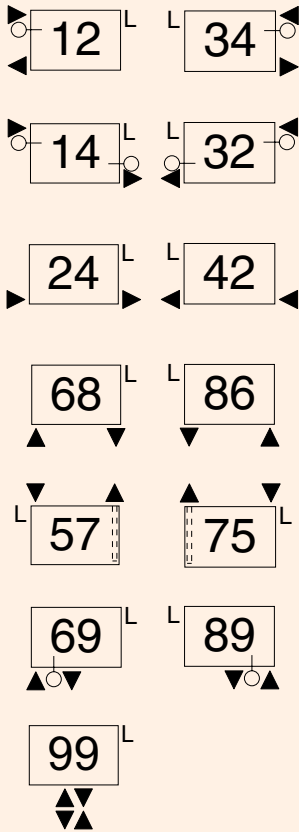

Strong Plus - Details

- smoothly sealed tube ends
- gap expanded to 3 mm
- end-to-end enclosure
- just one header for two-layer version
- no visible welds
- quick reaction time due to low water content
- wide range of models to choose from
- side panel

THN11 / THV11
1-layer,
1-layer with fin

THN21 / THV21
2-layer,
1-layer with fin

THN22 / THV22
2-layer,
2-layer with fin

Depth:	53 mm	60 mm	101 mm	101 mm
Heights:	160 - 1600 mm	160 - 960 mm	160 - 960 mm	160 - 960 mm
Lengths:	500 - 6000 mm	500 - 6000 mm	500 - 6000 mm	500 - 6000 mm
Length gradation:	100 mm (200 mm from length 2000)	100 mm (200 mm from length 2000)	100 mm (200 mm from length 2000)	100 mm (200 mm from length 2000)
Operating pressure:	4 bar	4 bar	4 bar	4 bar

Connection options

2-tube connections without built-in valve

1-tube connections without built-in valve for lance valve

1-tube connections without built-in valve for TKM valve

Connection options with built-in valve