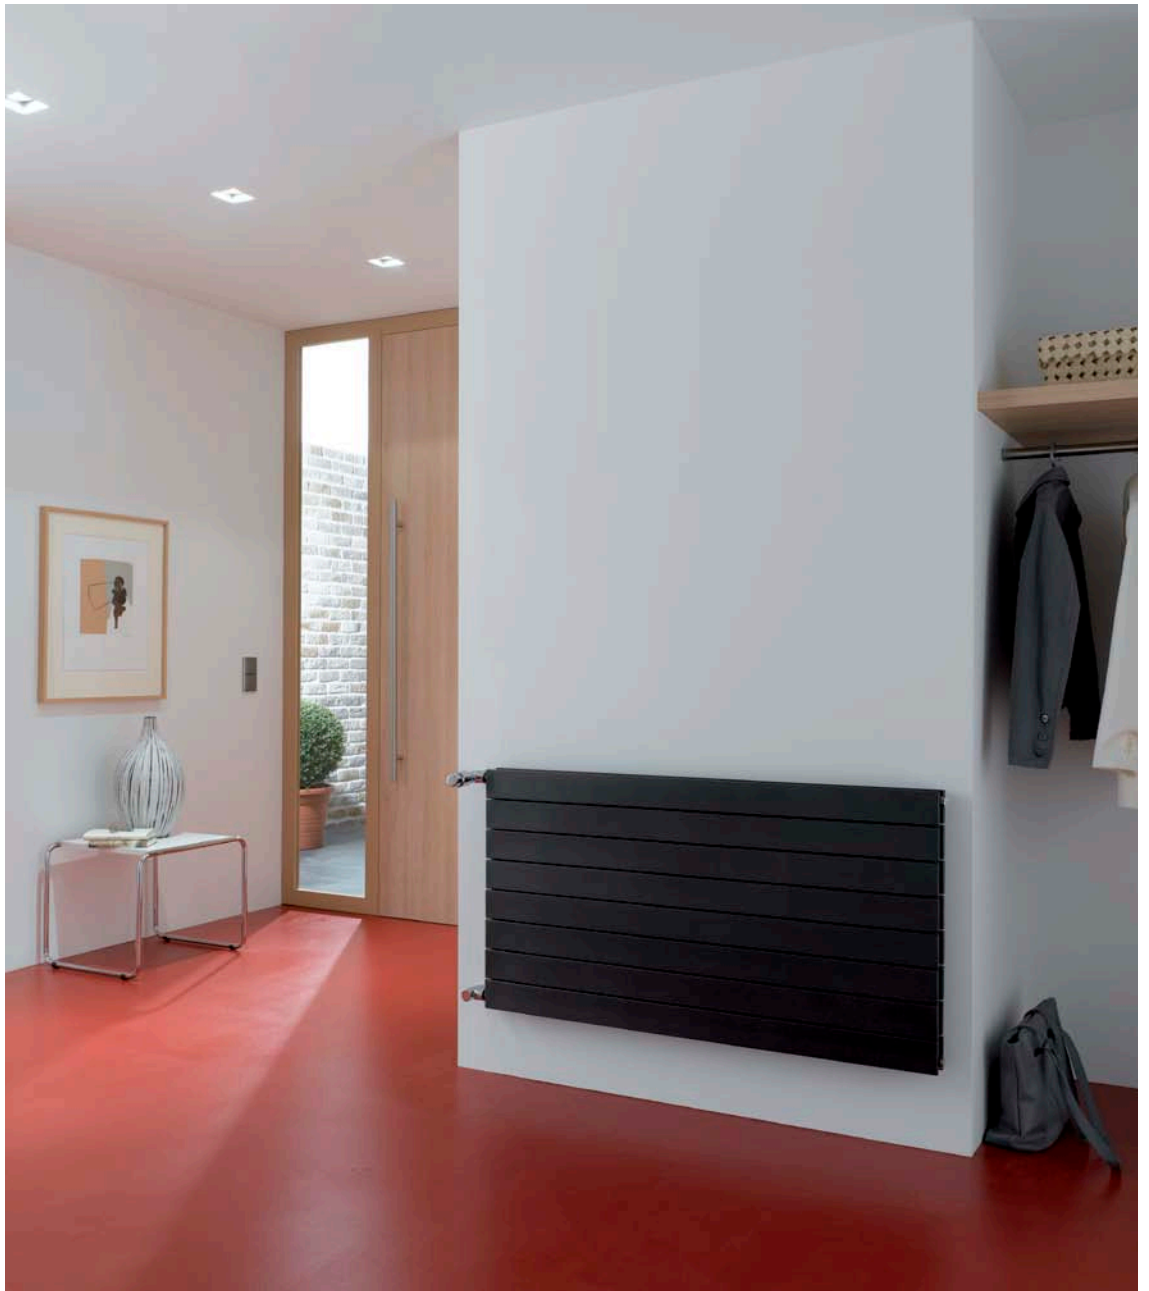

Arbonia Decotherm Plus. Model TH

THN10 / THV10
1-layer,
without fin