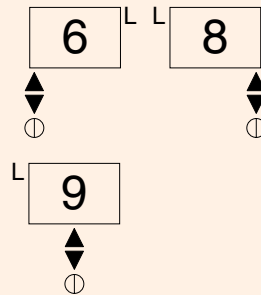

Strong Plus - Details

- smoothly sealed tube ends
- gap expanded to 3 mm
- end-to-end enclosure
- just one header for two-layer version
- no visible welds
- quick reaction time due to low water content
- wide range of models to choose from
- side panel

THN11 / THV11
1-layer,
1-layer with fin

THN21 / THV21
2-layer,
1-layer with fin

THN22 / THV22
2-layer,
2-layer with fin

Depth:	53 mm	60 mm	101 mm	101 mm
Heights:	160 - 1600 mm	160 - 960 mm	160 - 960 mm	160 - 960 mm
Lengths:	500 - 6000 mm	500 - 6000 mm	500 - 6000 mm	500 - 6000 mm
Length gradation:	100 mm (200 mm from length 2000)	100 mm (200 mm from length 2000)	100 mm (200 mm from length 2000)	100 mm (200 mm from length 2000)
Operating pressure:	4 bar	4 bar	4 bar	4 bar

Connection options

2-tube connections without built-in valve

1-tube connections without built-in valve for lance valve

1-tube connections without built-in valve for TKM valve

Connection options with built-in valve

- L: recommended position for air vent connection;
 ○ standard partition plate
 ⊙ partition plate with bore Ø 12 mm
 ⊕ lance valve
 ⊕ weld-in TKM connection

Aesthetics and technology for customised thermal solutions.