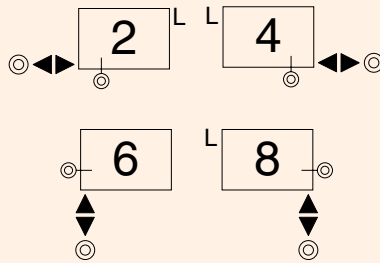

1-tube connections without built-in valve for lance valve